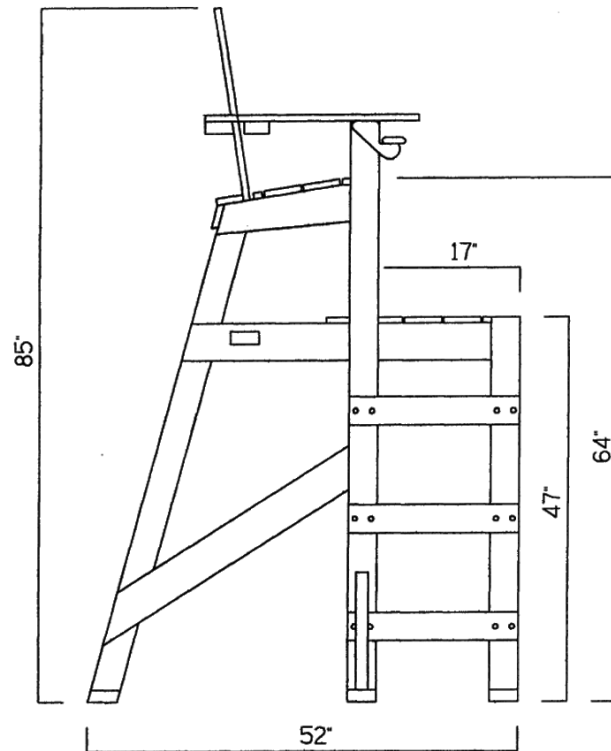

60LF-00005

Tall Lifeguard Chair with Side Steps

Weight 200 lbs.

Environmentally friendly, made from a recycled plastic derived from post-consumer bottles. Combined with stainless steel fasteners, this furniture is virtually maintenance free, versatile in all climates and resistant enough to be left outdoor year round.

**TALL LIFEGUARD CHAIR  
(side steps)**

SIDE VIEW

FRONT VIEW