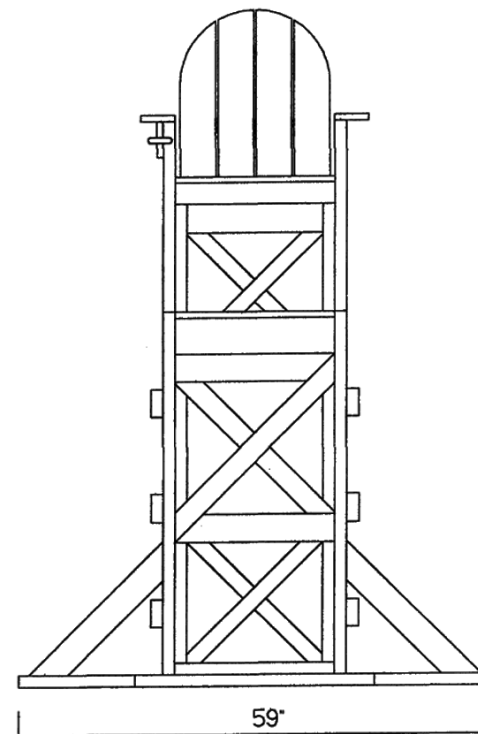

60LF-00005

Tall Lifeguard Chair with Side Steps

Weight 200 lbs.

Environmentally friendly, made from a recycled plastic derived from post-consumer bottles. Combined with stainless steel fasteners, this furniture is virtually maintenance free, versatile in all climates and resistant enough to be left outdoor year round.

**TALL LIFEGUARD CHAIR  
(side steps)**

SIDE VIEW

FRONT VIEW