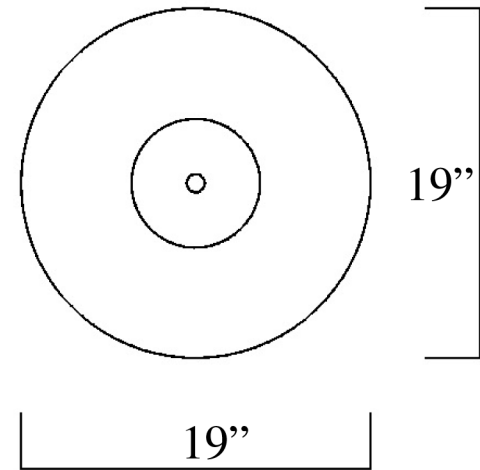

60AC-00003

Large Wheel Kit for Lifeguard Chairs

Fits All 60LF Models

FRONT VIEW

SIDE VIEW