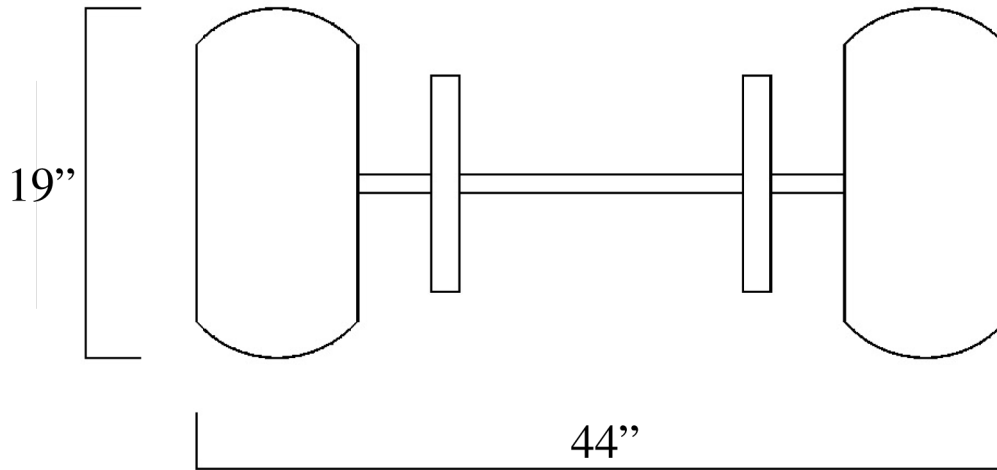

60AC-00003

Large Wheel Kit for Lifeguard Chairs

Fits All 60LF Models

FRONT VIEW

SIDE VIEW