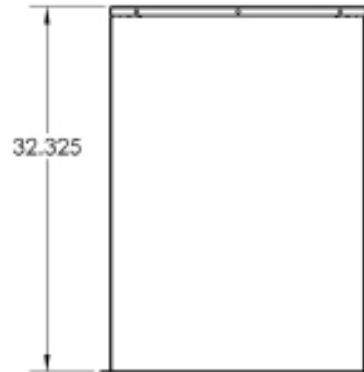

56RE-00003

Hot Coal Bin

- Hot Coal Bin measures approx. 23" sq. x 32-1/2" high
- Fits a container up to a 32 gallon capacity garbage can inside the bin.
- The body is constructed of 14 ga (.075" thk.) steel.
- The grate is fabricated from 1/2" dia. steel bar.
- The hinged door is equipped with a draw-pull latch that can be padlocked.
- Standard finish is a non-toxic black powder coat.
- Approximate weight = 90 lbs.