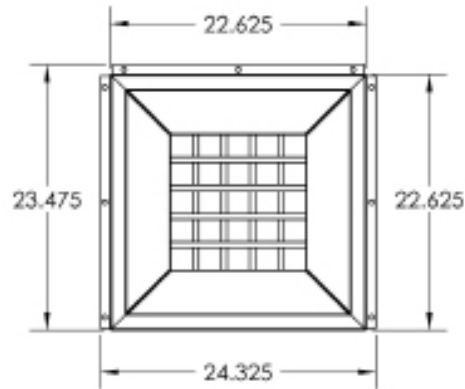

56RE-00003

Hot Coal Bin

- Hot Coal Bin measures approx. 23" sq. x 32-1/2" high
- Fits a container up to a 32 gallon capacity garbage can inside the bin.
- The body is constructed of 14 ga (.075" thk.) steel.
- The grate is fabricated from 1/2" dia. steel bar.
- The hinged door is equipped with a draw-pull latch that can be padlocked.
- Standard finish is a non-toxic black powder coat.
- Approximate weight = 90 lbs.