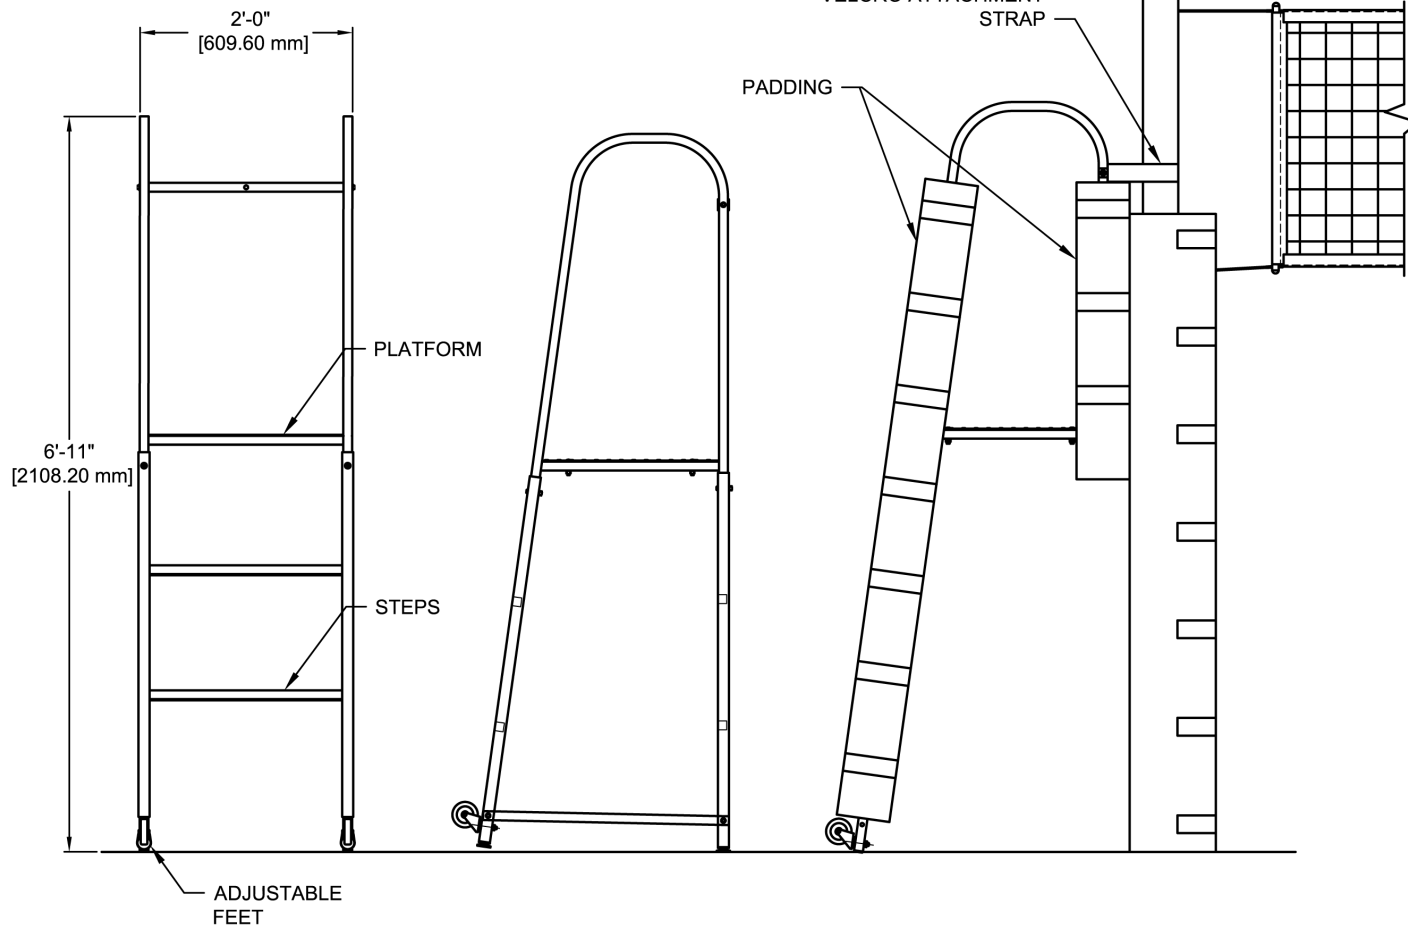

45AC-00048

Referee Stand Safety Pad

FRONT VIEW 6446 / 6445
SHOWN WITHOUT PADS

SIDE VIEW 6446
SHOWN WITHOUT PADS

SIDE VIEW 6445
SHOWN WITH PADS