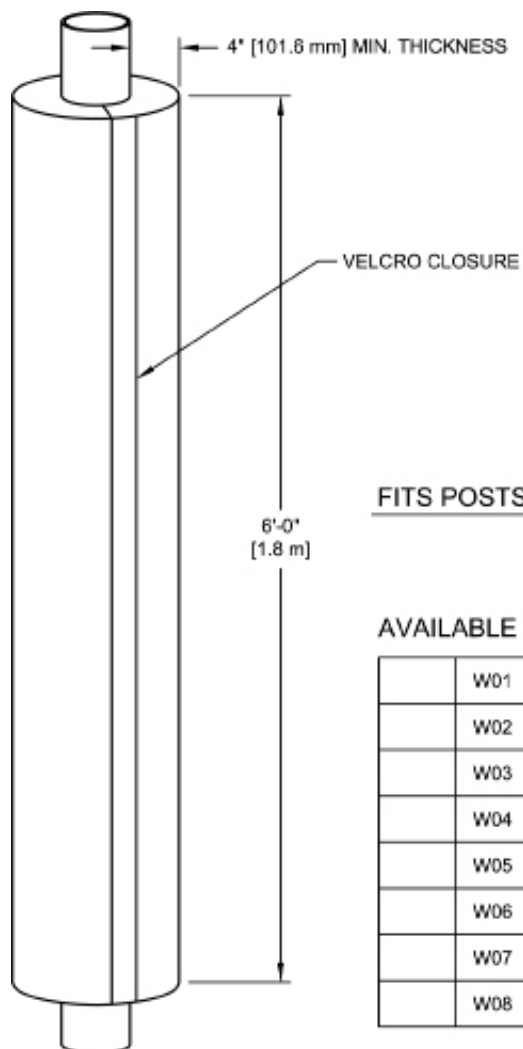

45AC-00021
 Football Goalpost Pad,
 Fits Poles up to 4 1/2" O.D., 1 Pad

FITS POSTS UP TO 4.5" [114.3 mm] DIAMETER

AVAILABLE COLORS

W01	BLACK	W09	WHITE
W02	MARINE BLUE	W10	GRAY
W03	ROYAL BLUE	W11	KELLY GREEN
W04	NAVY BLUE	W12	FOREST GREEN
W05	BEIGE	W13	MAROON
W06	YELLOW	W14	TEAL
W07	ORANGE	W15	PURPLE
W08	RED		