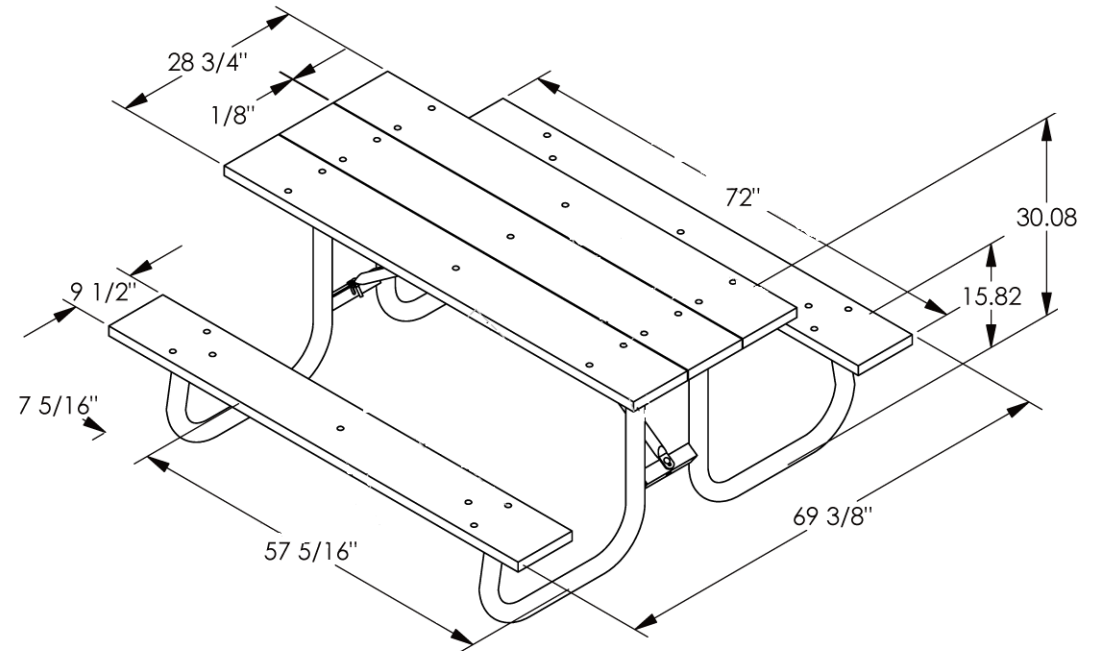

18TA-004

Bessemer Style with Recycled Plastic Plank
Top, 6' Long

NOTES:

- 2 X 10 SLATS ARE RECYCLED PLASTIC
- BASES ARE 2 3/8" GALVANIZED STEEL
- TABLE SEATS ARE REINFORCED WITH GALVANIZED ANGLE IRON CROSS BRACES
- ALL HOLES ARE PRE-DRILLED
- ALL HARDWARE IS ZINC PLATED (3/8 X 2 1/4 & 3/8 X 3 CARRIAGE BOLT WITH LOCK WASHER AND NUT)
- STAINLESS STEEL HARDWARE AVAILABLE
- UNIT WEIGHT APPROX. 230 LBS.