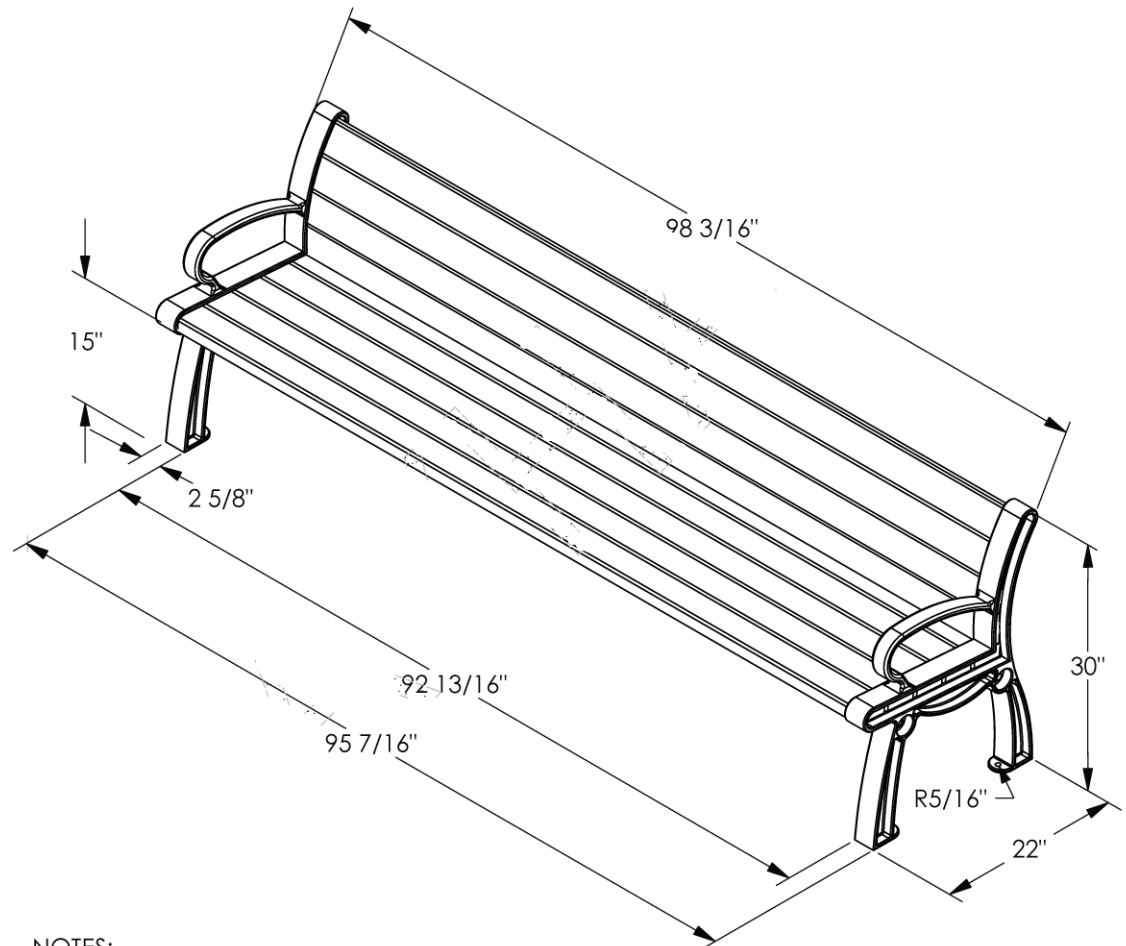

18BE-042
Heritage Bench, 8' Long

NOTES:

- 2 X 4 SLATS ARE RECYCLED PLASTIC
- BASES ARE ZINC PLATED
- ALL HOLES PRE-DRILLED
- ALL HARDWARE IS ZINC PLATED
- UNIT WEIGHT APPROX. 190 LBS.