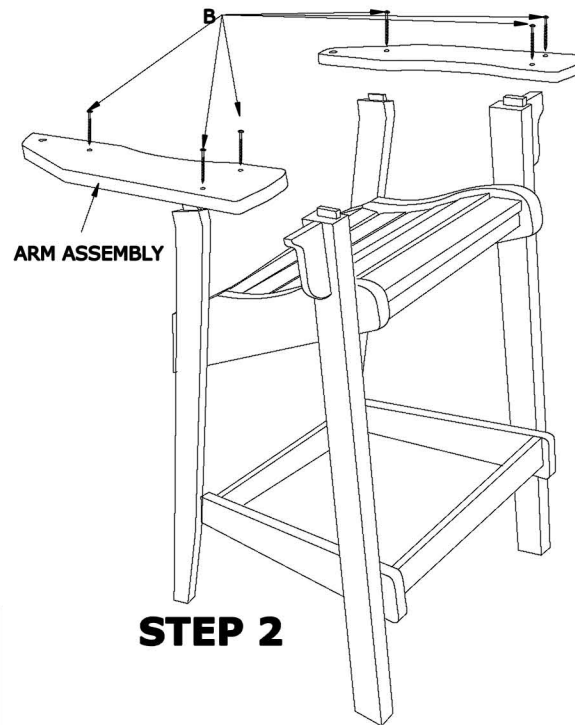

COASTAL BAR CHAIR

119BC-00003

Attach front and back legs to seat and leg base assemblies.

A-2.125" (12 pcs.) painted

B-2" (12 pcs.) painted

C-1.5" (2 pcs.) painted

Attach arm rest and supports as shown.

LIST OF PARTS

- Back Assembly (1)
- Seat Assembly (1)
- Front Legs (2)
- Rear Legs (2)
- Arms (1R) (1L)
- Base Assembly (1)
- Foot Rest (1)
- Chair Bolts "A" (12)
- Colored Screws "B" (12)
- Chair Bolts "C" (2)
- Insert Bit Tool (1)

Slide back onto seat and attach at seat and arm rest. Attach foot rest.