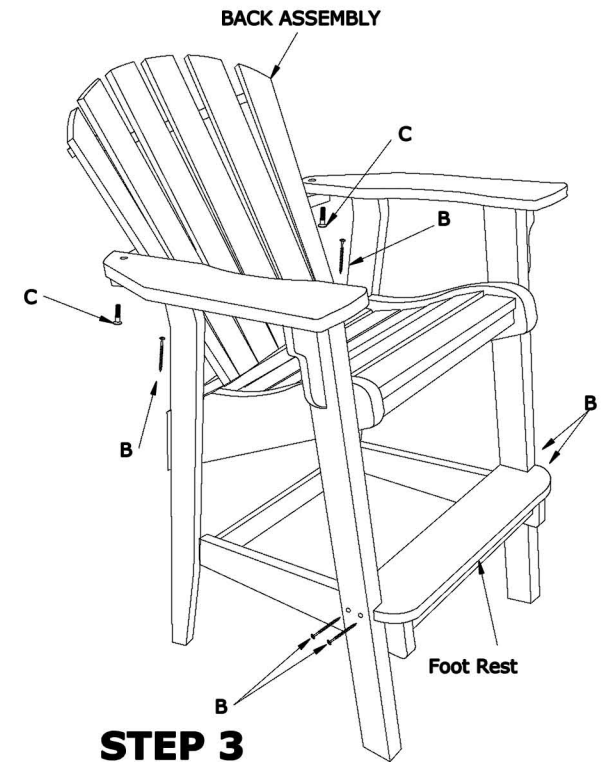

COASTAL BAR CHAIR

119BC-00003

Attach front and back legs to seat and leg base assemblies.

A-2.125" (12 pcs.) painted

B-2" (12 pcs.) painted

C-1.5" (2 pcs.) painted

Attach arm rest and supports as shown.

LIST OF PARTS

- Back Assembly (1)
- Seat Assembly (1)
- Front Legs (2)
- Rear Legs (2)
- Arms (1R) (1L)
- Base Assembly (1)
- Foot Rest (1)
- Chair Bolts "A" (12)
- Colored Screws "B" (12)
- Chair Bolts "C" (2)
- Insert Bit Tool (1)

Slide back onto seat and attach at seat and arm rest. Attach foot rest.