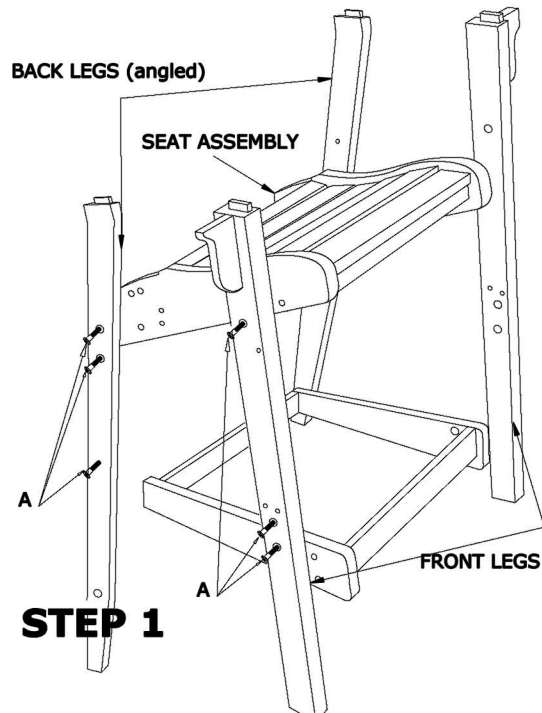

COASTAL BAR CHAIR

119BC-00003

Attach front and back legs to seat and leg base assemblies.

A-2.125" (12 pcs.) painted

B-2" (12 pcs.) painted

C-1.5" (2 pcs.) painted

Attach arm rest and supports as shown.

LIST OF PARTS

- Back Assembly (1)
- Seat Assembly (1)
- Front Legs (2)
- Rear Legs (2)
- Arms (1R) (1L)
- Base Assembly (1)
- Foot Rest (1)
- Chair Bolts "A" (12)
- Colored Screws "B" (12)
- Chair Bolts "C" (2)
- Insert Bit Tool (1)

Slide back onto seat and attach at seat and arm rest. Attach foot rest.