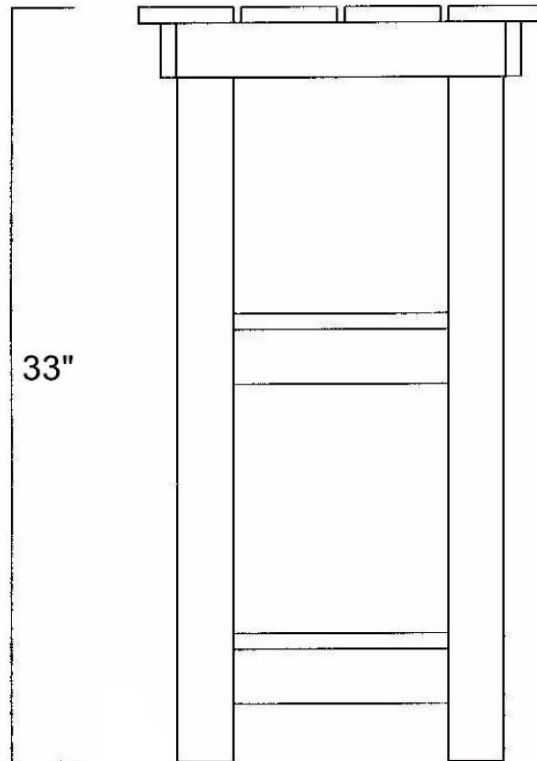

60GT-202

Grill Table

## GRILL TABLE

33"

19"

SIDE VIEW

20"

FRONT VIEW