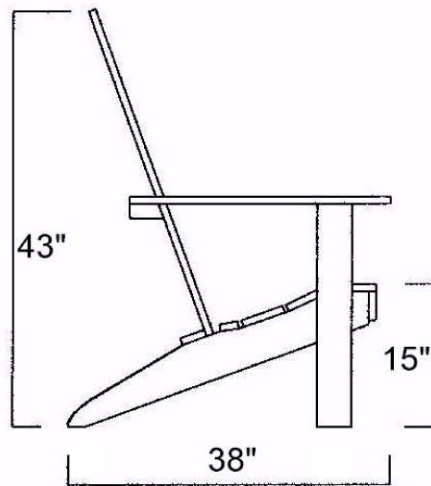

60GP-200

Traditional Tete-A-Tete

**TRADITIONAL
TETE-A-TETE**

SIDE VIEW

FRONT VIEW