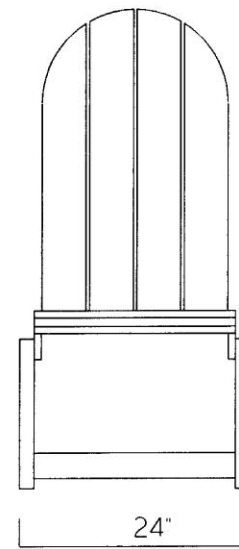

60CL-600

Chaise Lounge (no arms)

CHAISE LOUNGE

SIDE VIEW

FRONT VIEW