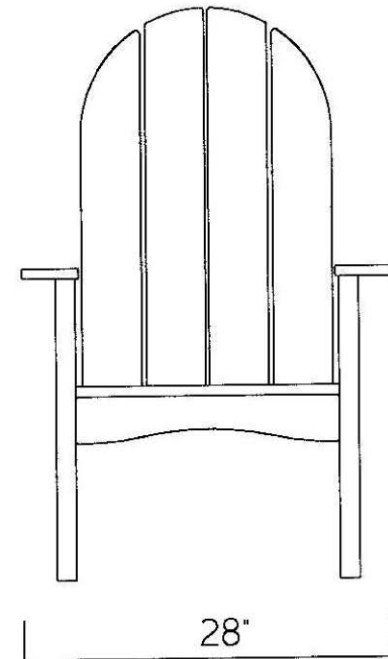

60CH-240

Round Back Adirondack Chair

**ROUND BACK
ADIRONDACK CHAIR**

SIDE VIEW

FRONT VIEW