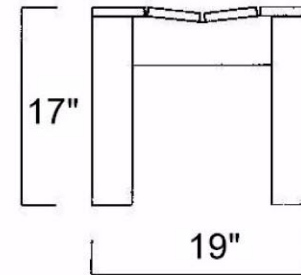

60BE-316

Backless Bench, 70" Long, Seats Four

**70" BACKLESS BENCH**

FRONT VIEW

SIDE VIEW