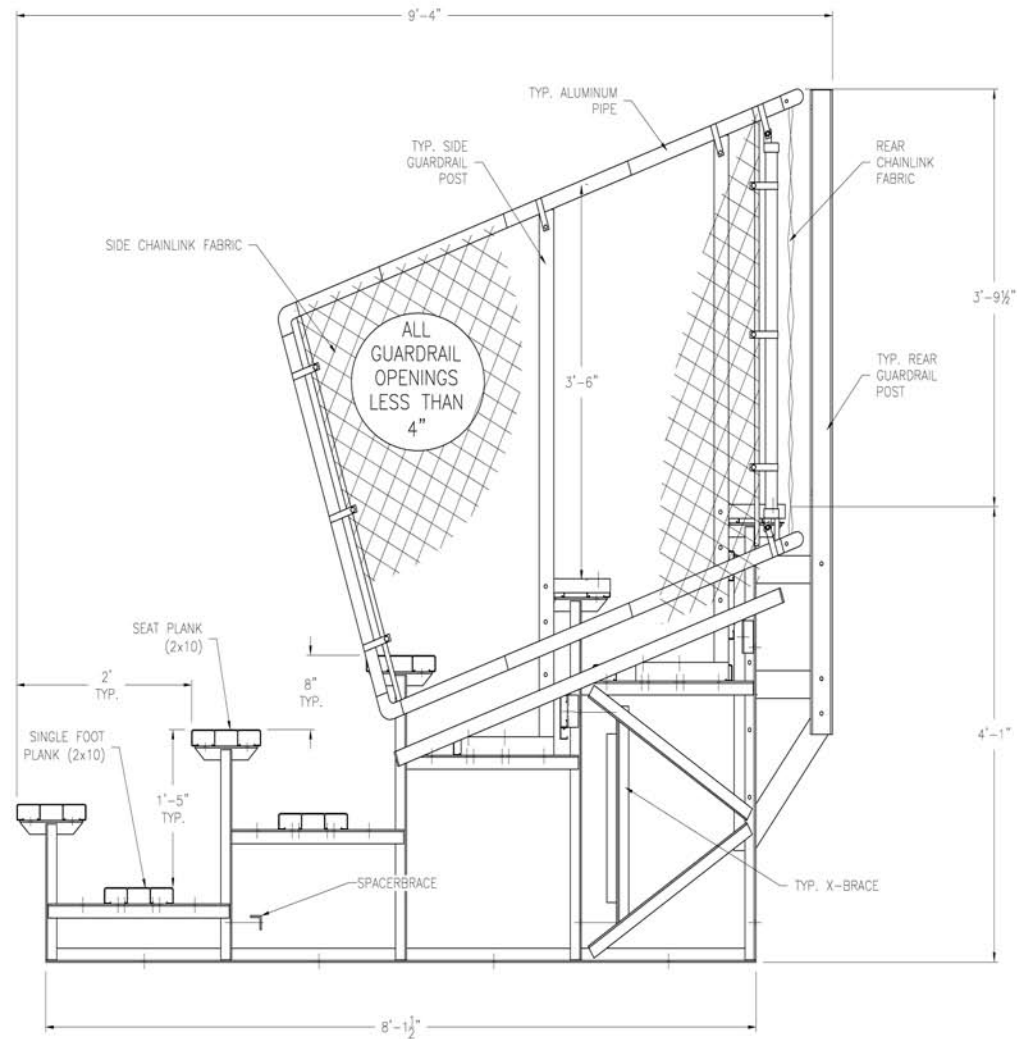

PARK N POOL

51NB-208

5 Row with Chainlink Guardrails, Length 24', Seats
80