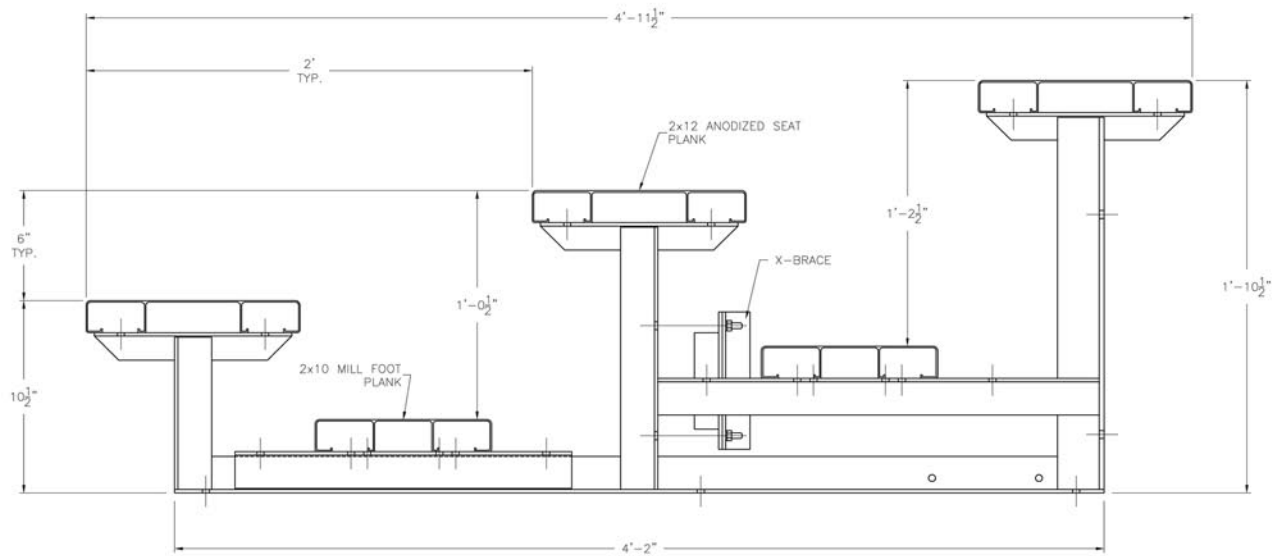

51NB-147

3 Row Bleacher, Length 21', Seats 42

NOTE: ILLUSTRATION SHOWN WITH SINGLE FOOT PLANK AND NO RISER.
PLEASE REFER TO ATTACHED SPECIFICATIONS FOR FEATURES
INCLUDED WITH YOUR SPECIFIC BLEACHER.