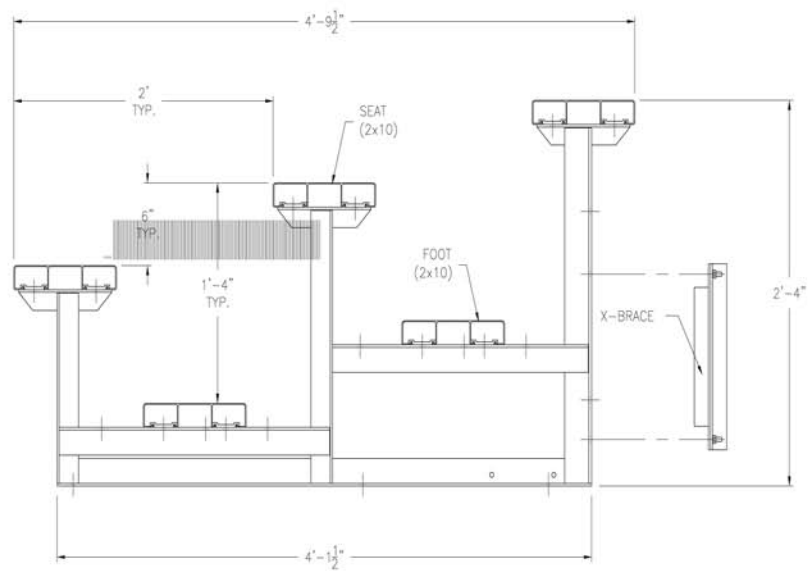

51NB-128

3 Row Bleacher, Length 24', Seats 48

*NOTE: ILLUSTRATION SHOWN WITH SINGLE FOOT PLANK AND NO RISER. PLEASE REFER TO ATTACHED SPECIFICATIONS FOR FEATURES INCLUDED WITH YOUR SPECIFIC BLEACHER.*