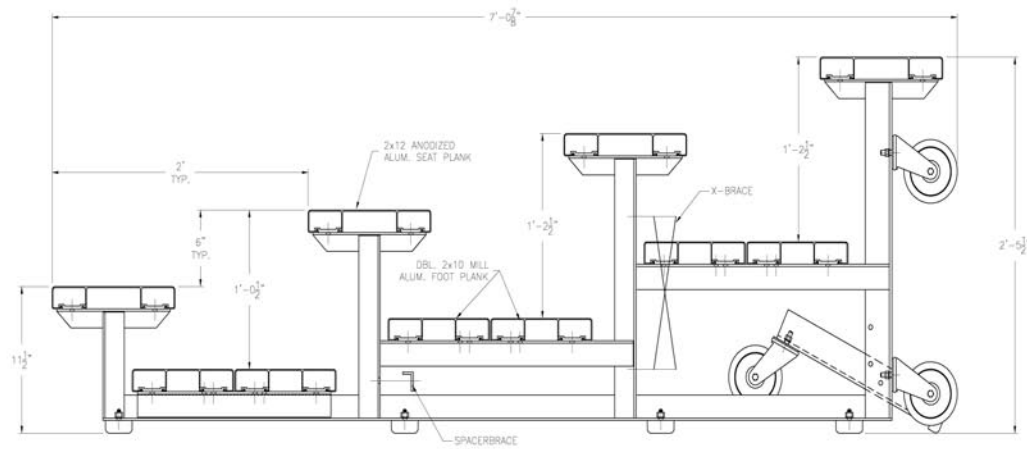

51BH-094

4 Row Bleacher, Length 12', Seats 32

NOTE: ILLUSTRATION SHOWN WITH DOUBLE FOOT PLANK AND NO RISER.
PLEASE REFER TO ATTACHED SPECIFICATIONS FOR FEATURES
INCLUDED WITH YOUR SPECIFIC BLEACHER.