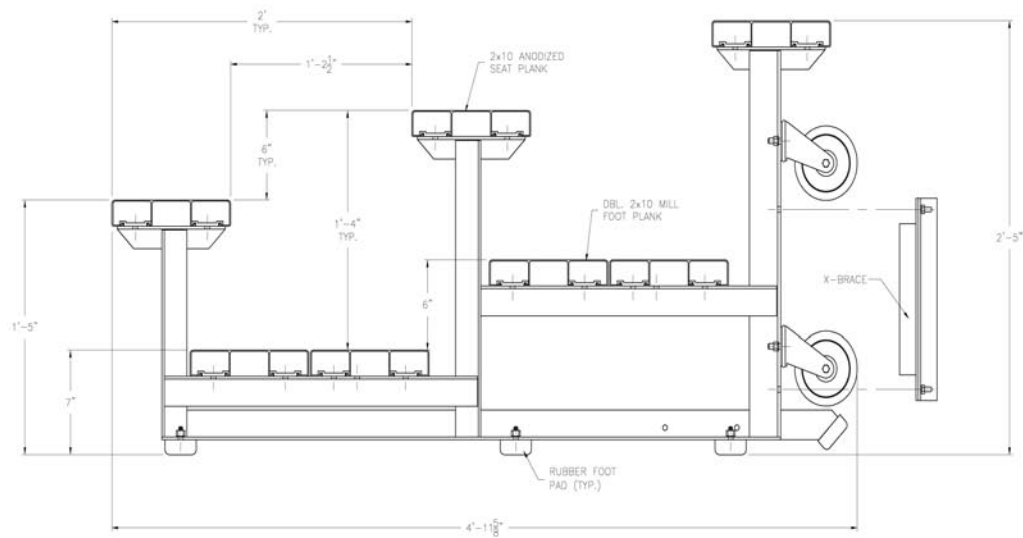

51BH-035

3 Row Bleacher, Length 15', Seats 30

NOTE: ILLUSTRATION SHOWN WITH DOUBLE FOOT PLANK AND NO RISER.
PLEASE REFER TO ATTACHED SPECIFICATIONS FOR FEATURES INCLUDED
WITH YOUR SPECIFIC BLEACHER.