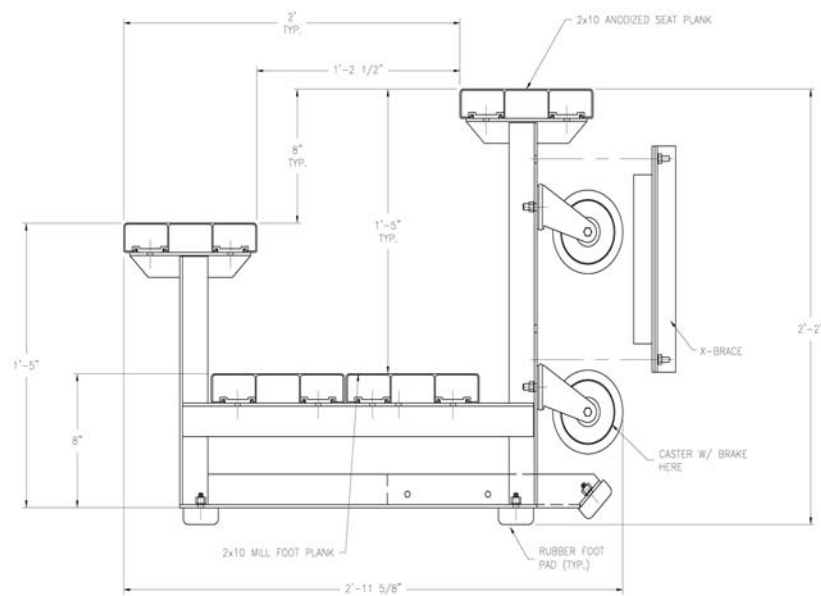

51BH-014

2 Row Bleacher, Length 12', Seats 16

**NOTE:** ILLUSTRATION SHOWN WITH DOUBLE FOOT PLANK AND NO RISER.  
PLEASE REFER TO ATTACHED SPECIFICATIONS FOR FEATURES INCLUDED  
WITH YOUR SPECIFIC BLEACHER.