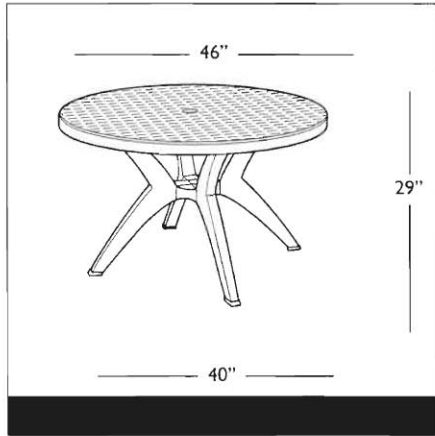

13TA-046
Ibiza 46" Round Table, 1-Pack

Features and Benefits

- The ideal poolside table!
- Sits up to 6 people comfortably.
- Made of 100% prime resin, a material impervious to salt air, chlorine and most common stains.
- "Tulip" resin base with a broad base span for increased stability—designed for use with the Grosfillex 35 lb. table umbrella base and optional 35 lb. base ring, or the resin umbrella base with filling cap.
- Umbrella hole with cap to fit all Grosfillex umbrellas with 1 1/2" pole.
- High resin table edge to resist impact and chipping.
- Easy to clean with soap and water, a mild solution of chlorine bleach and water, or even pool water.
- Easy to assemble.

WARRANTY: 1 Year.

PRODUCT SPECIFICATIONS

Product Description	Color	Reference Number	UPC Code 014306	Weight Each (lbs.)	Master Pack	Master Pack Volume (cu. ft.)
Ibiza 46" Round Resin Table with Umbrella Hole	White	US526704	704524	30.00	1	7.92
	Sandstone	US526766	705200			
	Amazon Green	US526778	704548			