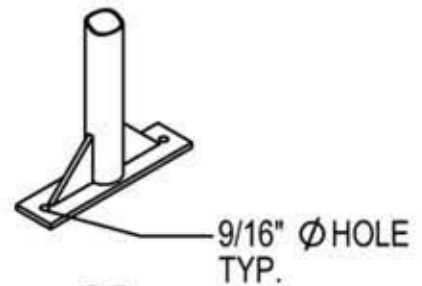

25BR-265S

7 Loop Winder Plus (9 Bikes)
Surface Mount

□ SURFACE FLANGE MOUNT (SF)

□ SURFACE GUSSET MOUNT (SG)