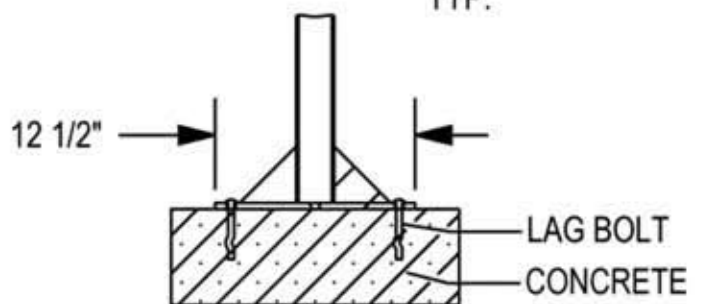

25BR-265S

7 Loop Winder Plus (9 Bikes)
Surface Mount

□ SURFACE FLANGE MOUNT (SF)

□ SURFACE GUSSET MOUNT (SG)