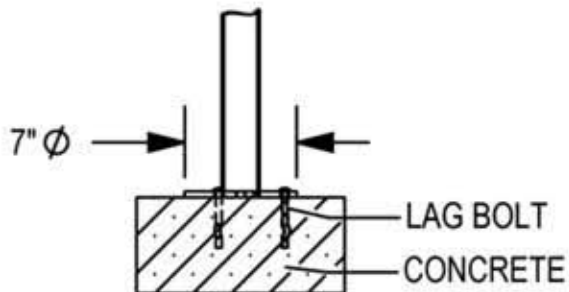

25BR-265S

7 Loop Winder Plus (9 Bikes)
Surface Mount

□ SURFACE FLANGE MOUNT (SF)

□ SURFACE GUSSET MOUNT (SG)