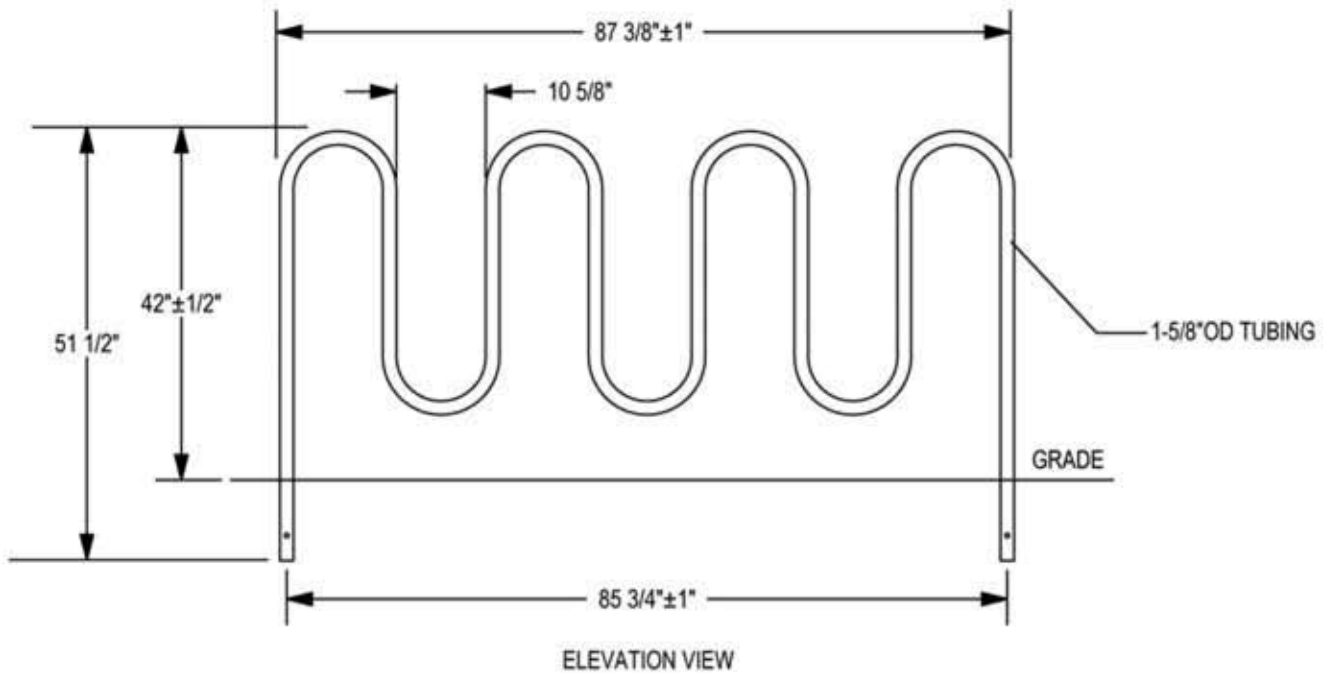

25BR-265S

7 Loop Winder Plus (9 Bikes)
Surface Mount

□ SURFACE FLANGE MOUNT (SF)

□ SURFACE GUSSET MOUNT (SG)