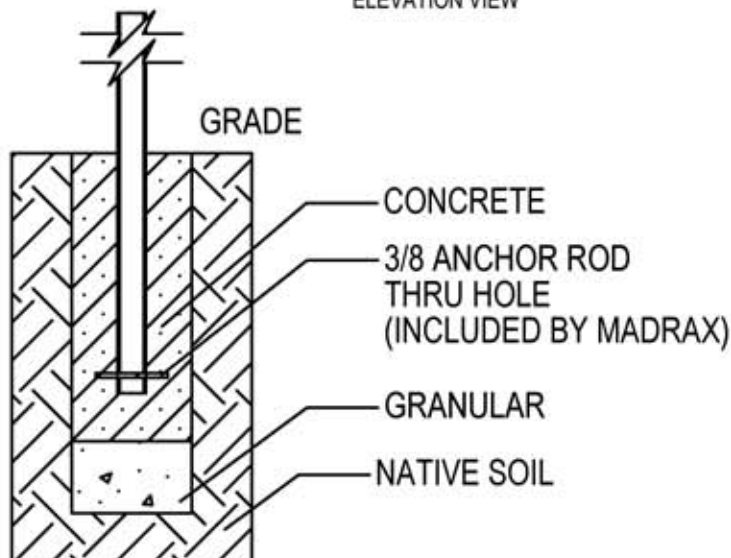

25BR-2521

1 Loop Winder Plus (3 Bikes)
In-Ground

ELEVATION VIEW

□ IN GROUND MOUNT (IG)