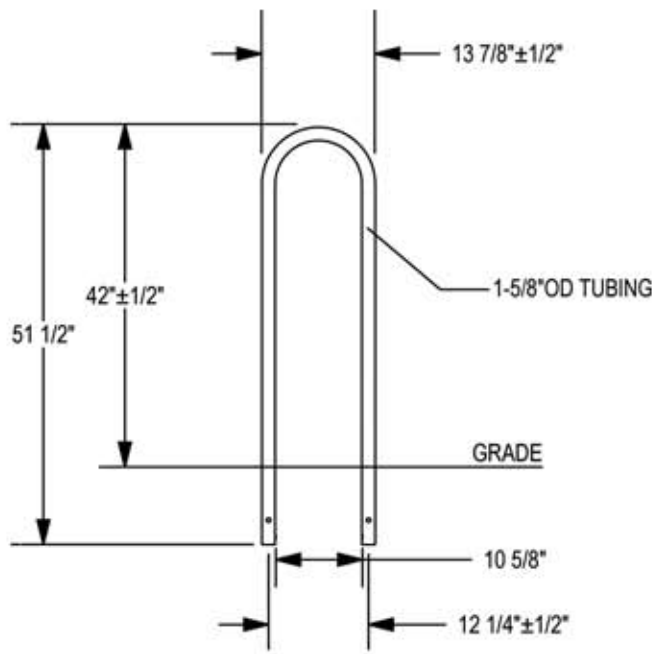

25BR-2521

1 Loop Winder Plus (3 Bikes)
In-Ground

ELEVATION VIEW

□ IN GROUND MOUNT (IG)