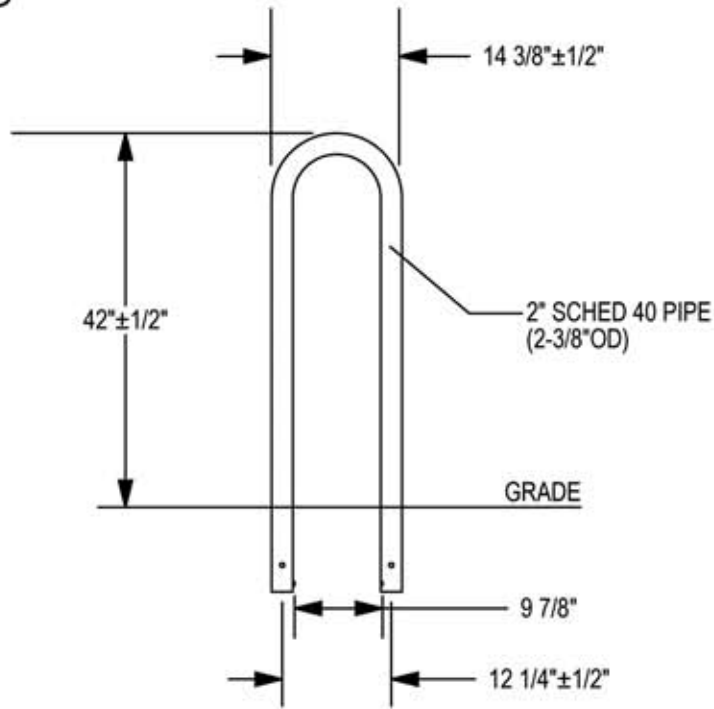

25BR-200I

1 Loop Heavy Duty Winder (3 Bikes)
In-Ground

ELEVATION VIEW