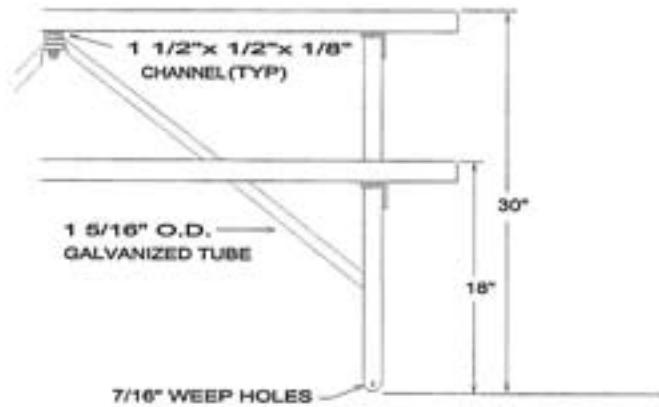

12PT-226

St. James 6' Long Table (galvanized frame with aluminum top and benches), 132 LBS.

2" x 10" x .078" 6063-T6 ALUMINUM
 ANODIZED WITH A 204-R1 CLEAR FINISH