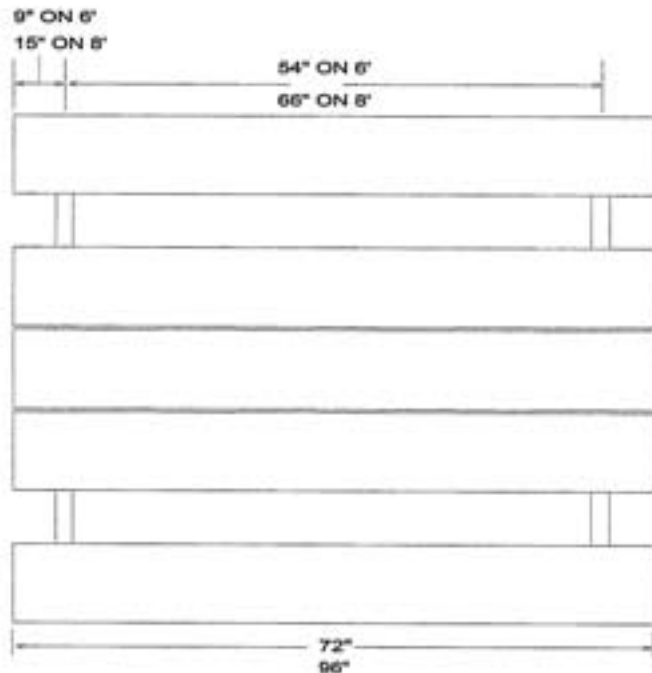

12PT-226

St. James 6' Long Table (galvanized frame with aluminum top and benches), 132 LBS.

2" x 10" x .078" 6063-T6 ALUMINUM
 ANODIZED WITH A 204-R1 CLEAR FINISH