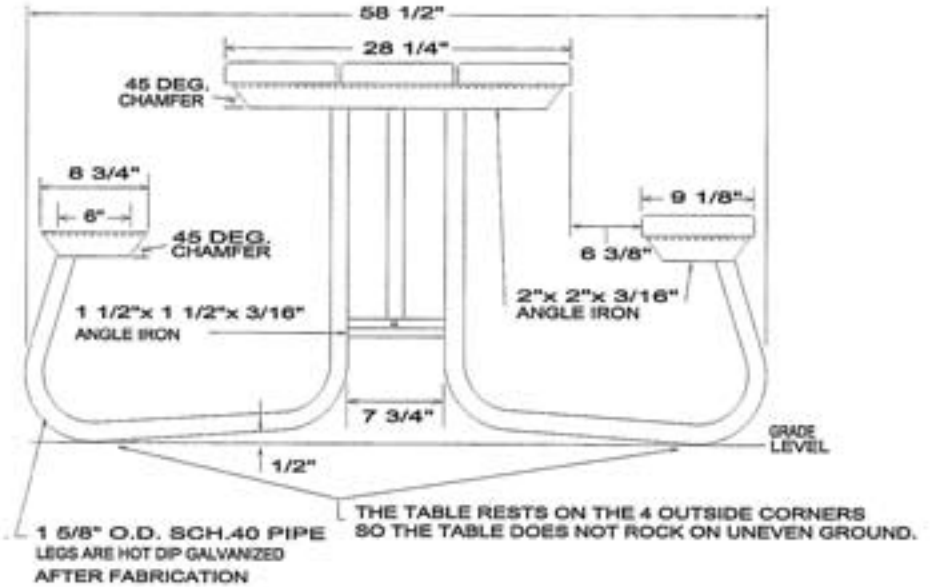

12PT-226

St. James 6' Long Table (galvanized frame with aluminum top and benches), 132 LBS.

2" x 10" x .078" 6063-T6 ALUMINUM
 ANODIZED WITH A 204-R1 CLEAR FINISH