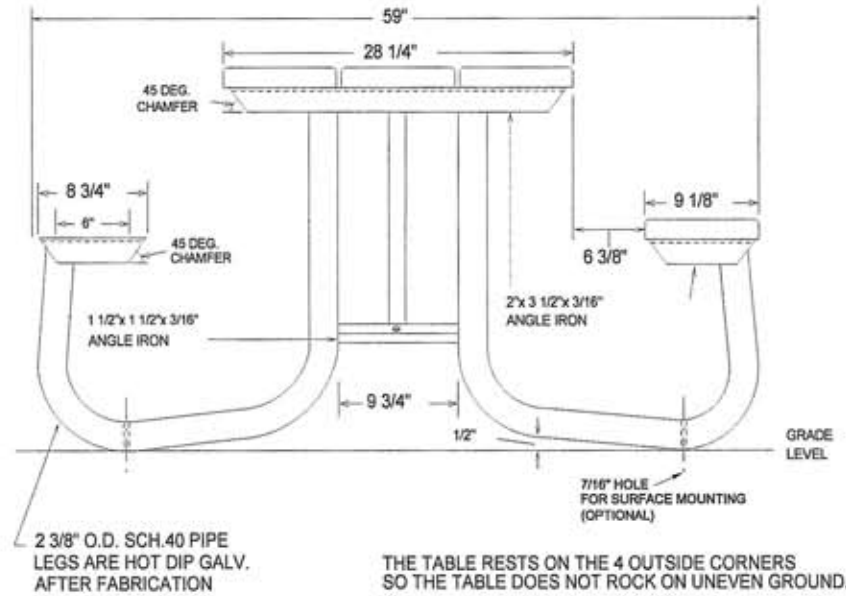

12PT-126

6' Shenandoah Picnic Table
 Aluminum Top and Benches, 162 lbs.

THE TABLE RESTS ON THE 4 OUTSIDE CORNERS SO THE TABLE DOES NOT ROCK ON UNEVEN GROUND.