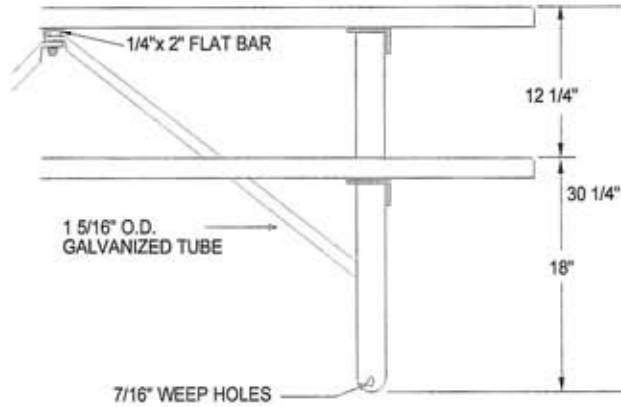

12PT-126

6' Shenandoah Picnic Table
 Aluminum Top and Benches, 162 lbs.

THE TABLE RESTS ON THE 4 OUTSIDE CORNERS SO THE TABLE DOES NOT ROCK ON UNEVEN GROUND.