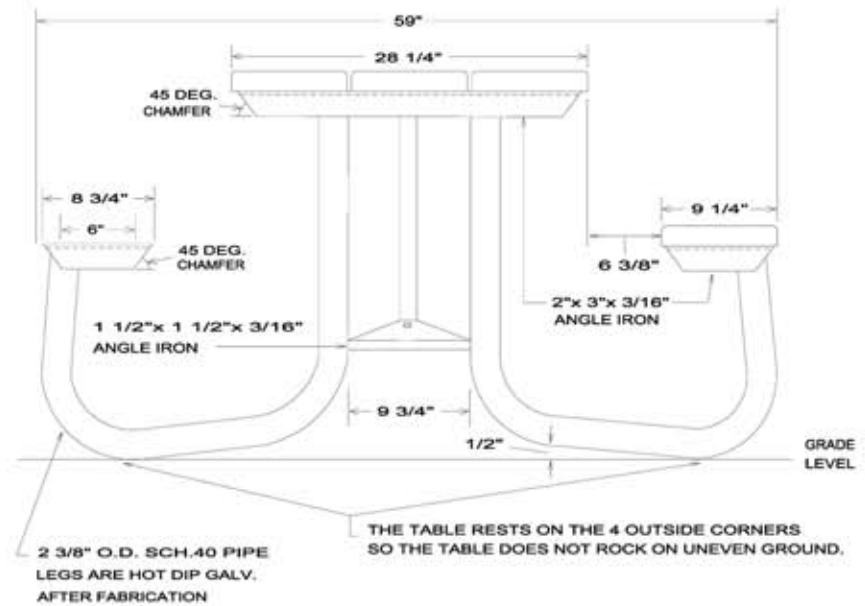

# 12PT-118

8' Shenandoah Picnic Table  
 Wood Top and Benches, 269 lbs.

6' TABLE = 9"  
 8' TABLE = 15"