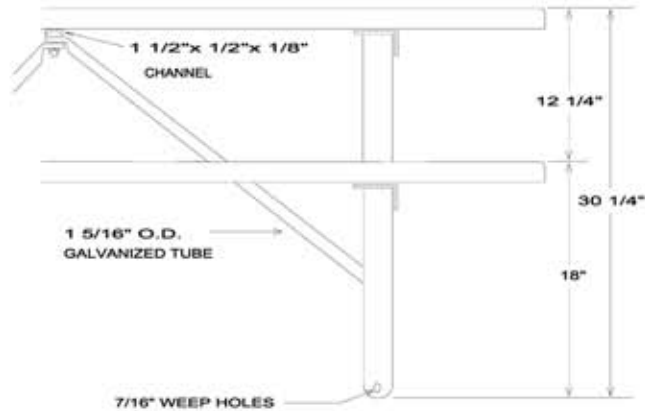

# 12PT-118

8' Shenandoah Picnic Table  
 Wood Top and Benches, 269 lbs.

6' TABLE = 9"  
 8' TABLE = 15"