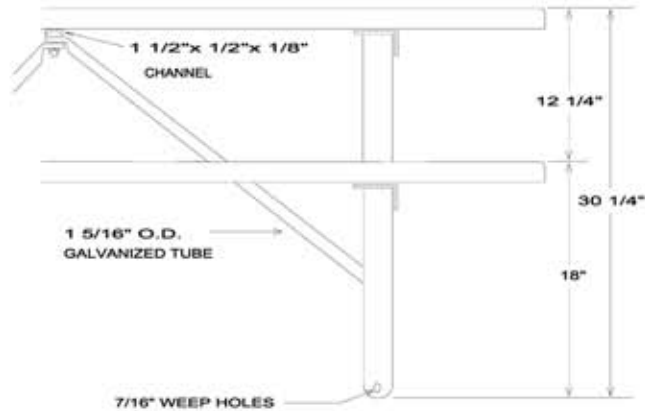

12PT-116

6' Shenandoah Picnic Table
 Wood Top and Benches, 229 lbs.

6' TABLE = 9"
 8' TABLE = 15"