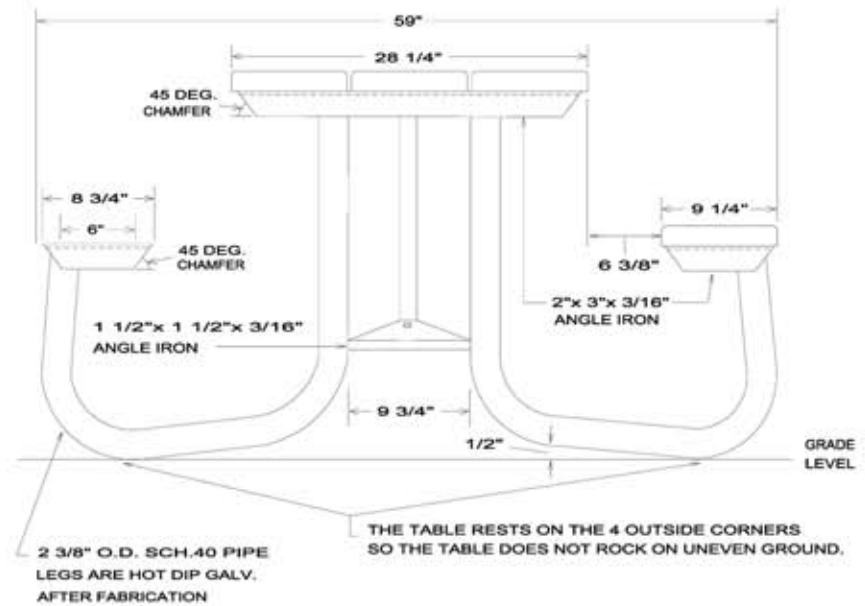

12PT-116

6' Shenandoah Picnic Table
 Wood Top and Benches, 229 lbs.

6' TABLE = 9"
 8' TABLE = 15"