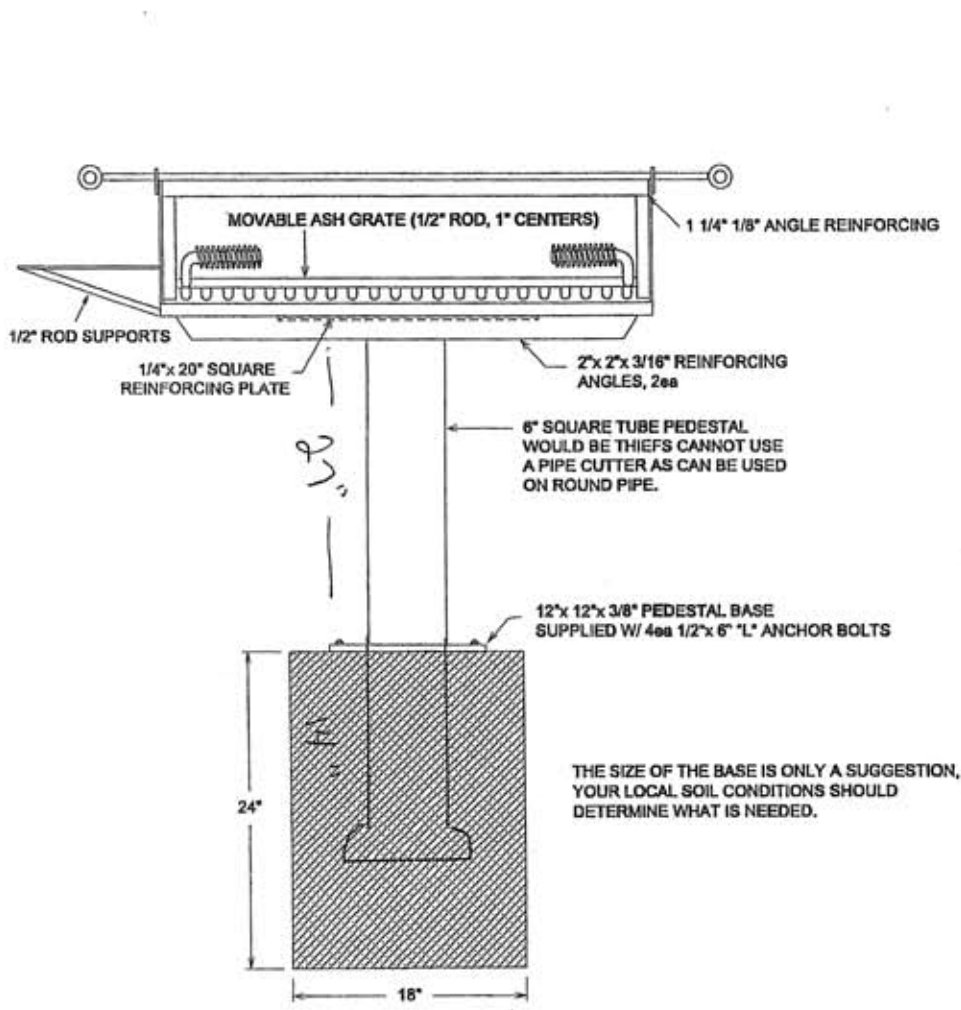

12GR-670

Firehouse Group Grill
 460 lbs.

THE SIZE OF THE BASE IS ONLY A SUGGESTION, YOUR LOCAL SOIL CONDITIONS SHOULD DETERMINE WHAT IS NEEDED.